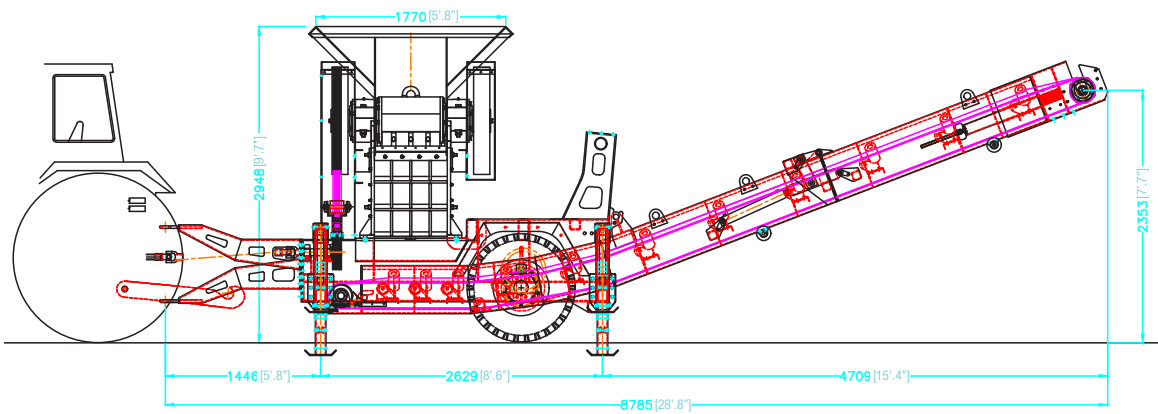

Barford 640J PTO Jaw Crusher

600 x 400 (24"x16") Direct Drive PTO Jaw Crusher, Removable Folding Discharge Conveyor, Hyd Jack Legs, Recommended Tractor Requirement 100HP.

Options: Over Band Magnet.

Visit our website for full inventory
www.barford.com

Barford 640J PTO Jaw Crusher

600X300 JAW CRUSHER

Weight: 9,000kg/20,000lbs