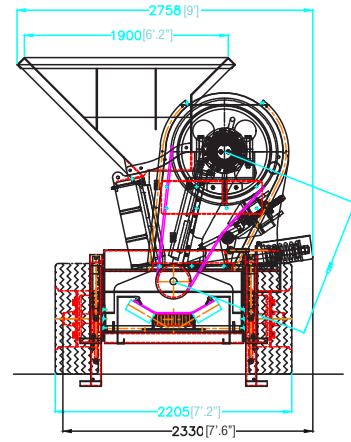

Barford 640J PTO Jaw Crusher

600 x 400 (24"x16") Direct Drive PTO Jaw Crusher, Removable Folding Discharge Conveyor, Hyd Jack Legs, Recommended Tractor Requirement 100HP.

Options: Over Band Magnet.

Visit our website for full inventory
www.barford.com

Barford 640J PTO Jaw Crusher

600X300 JAW CRUSHER

Weight: 9,000kg/20,000lbs