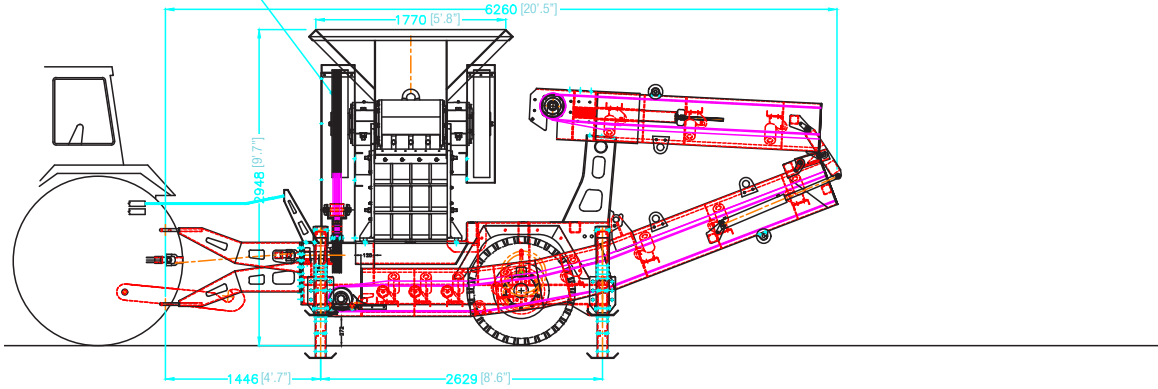

Barford 640J PTO Jaw Crusher

600 x 400 (24"x16") Direct Drive PTO Jaw Crusher, Removable Folding Discharge Conveyor, Hyd Jack Legs, Recommended Tractor Requirement 100HP.

Options: Over Band Magnet.

Visit our website for full inventory
www.barford.com

Barford 640J PTO Jaw Crusher

600X300 JAW CRUSHER

Weight: 9,000kg/20,000lbs