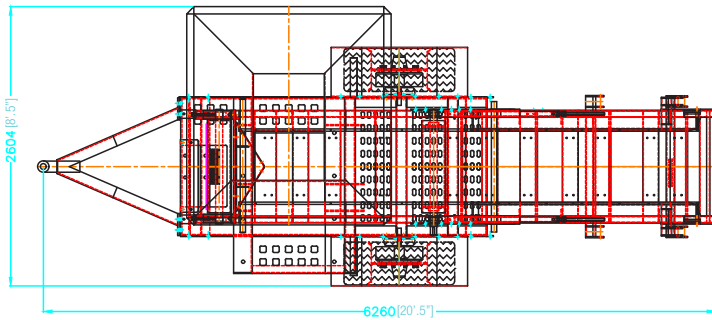

Barford 640J PTO Jaw Crusher

600 x 400 (24"x16") Direct Drive PTO Jaw Crusher, Removable Folding Discharge Conveyor, Hyd Jack Legs, Recommended Tractor Requirement 100HP.

Options: Over Band Magnet.

Visit our website for full inventory
www.barford.com

Barford 640J PTO Jaw Crusher

600X300 JAW CRUSHER

Weight: 9,000kg/20,000lbs