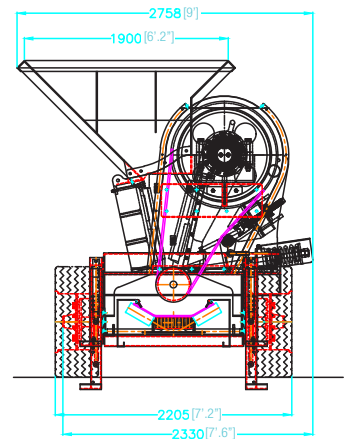

Barford 640J PTO Jaw Crusher

600 x 400 (24"x16") Direct Drive PTO Jaw Crusher, Removable Folding Discharge Conveyor, Hyd Jack Legs, Recommended Tractor Requirement 100HP.

Options: Over Band Magnet.

Visit our website for full inventory
www.barford.com

Barford 640J PTO Jaw Crusher

600X300 JAW CRUSHER

Weight: 9,000kg/20,000lbs