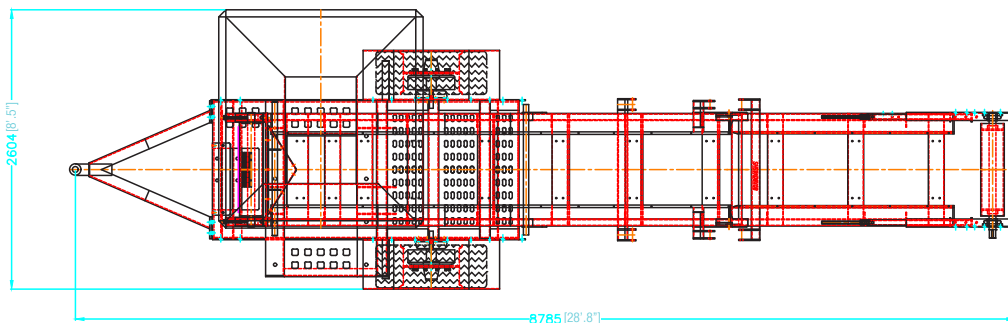

Barford 640J PTO Jaw Crusher

600 x 400 (24"x16") Direct Drive PTO Jaw Crusher, Removable Folding Discharge Conveyor, Hyd Jack Legs, Recommended Tractor Requirement 100HP.

Options: Over Band Magnet.

Visit our website for full inventory
www.barford.com

Barford 640J PTO Jaw Crusher

600X300 JAW CRUSHER

Weight: 9,000kg/20,000lbs